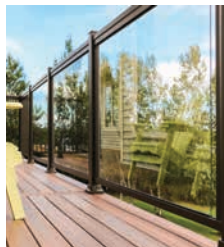

SUNSPACE

**RAILING
ALUMINIUM & GLASS**

PICKET RAILING

Style, safety and flexible designs are the cornerstones of our Sunspace Aluminum Railing Systems and fences. With a variety of colors to choose from you have the versatility to color match your new Sunroom or the existing exterior of your home, cottage or business.

Sunspace offers a great selection of handrail and picket and belly picket designs with unlimited options for customization. Our virtually maintenance free Railing Systems & Fencing Systems are code compliant and suitable for residential or commercial use.

GLASS RAILING

Sunspace Sunrooms Glass Railings are the premier Railing System on the market! Virtually maintenance free, Sunspace Traditional Glass Railings are available in a variety of styles and colors and are custom built to match your home, cottage, commercial location, Deck and Sunroom Additions.

With aluminum pickets and 5mm Tempered Safety Glass, your Sunspace Traditional Glass Railings provide safety, elegance and an unobstructed view. Suitable for indoor or outdoor use and on stairs.

TOPLESS GLASS RAILING